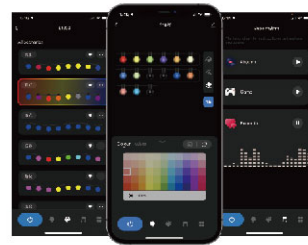

- Support APP Control Each Bulb Individually
- Timmer Setting
- Follow the Music to Change the Light
- Colors Available