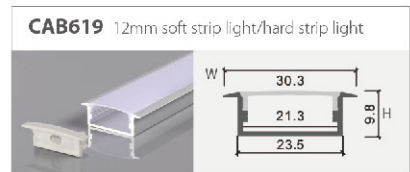

Aluminal Colour Series