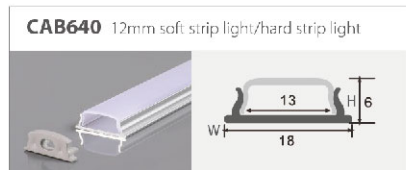

Aluminal Colour Series