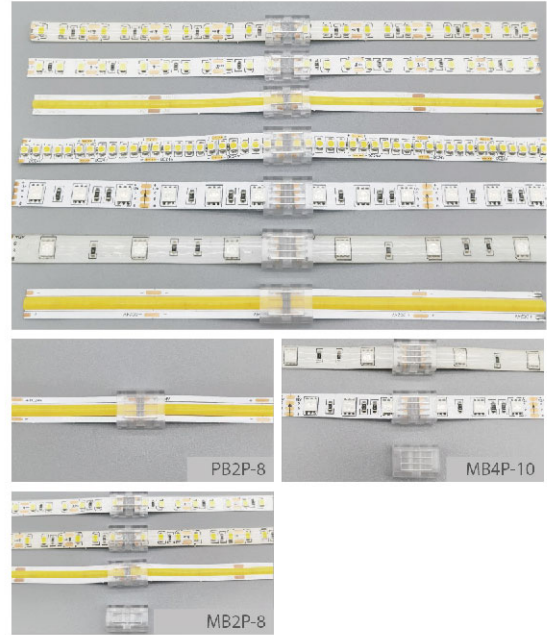

Transparent Connector Series

Power supply: DC36V/5A
Operating temperature: -10°C-45°C

Item No.	Suitable for silicon cover strip light IP20 Strip light, single layer, double layer
MB2P-8	8mm-2P connector
MB3P-8	8mm-3P connector
MB4P-8	8mm-4P connector
MB2P-10	10mm-2P connector
MB3P-10	10mm-3P connector
MB4P-10	10mm-4P connector
MB5P-10	10mm-5P connector
MB2P-12	12mm-2P connector
MB5P-12	12mm-5P connector
MB6P-12	12mm-6P connector
RB2P-8	8mm connector for COB strip light
RB2P-10	10mm connector for COB strip light