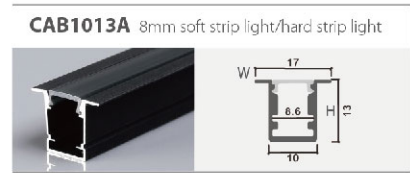

Black Series