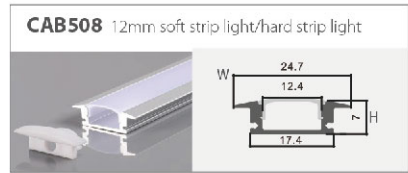

Aluminal Colour Series