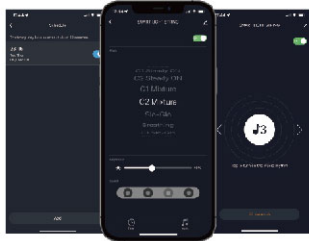

LED String Light **NEW**

TWO-COLOR INDUCTION LAMP BEADS

- Support APP Remote Control
- Timmer Setting
- Follow the Music to Change the Light