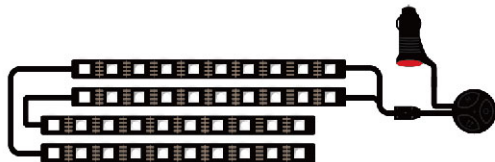

LR1311
4*18LEDS-car charger-CM

4x LED strip light , 1x Remote control(Without Battery)
1x Music IR Control Box , 1x Cigarette lighter Port Cable