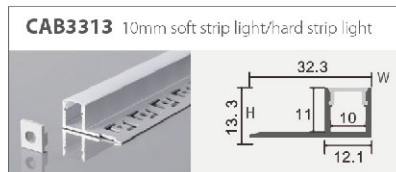

Aluminal Colour Series