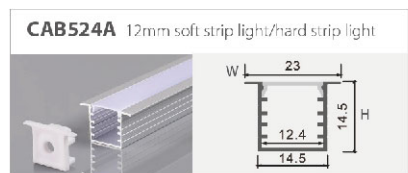

Aluminal Colour Series