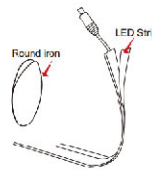

3. Tear off the 3M adhesive tape from the Magnetic and strip

4. Install the LED strip and sensor to the fixed position, the sensor toward to the body induction area.

LED Qty	LED Type	Item No.	Voltage [V]
30 PCS	SMD2835	LR004	5V