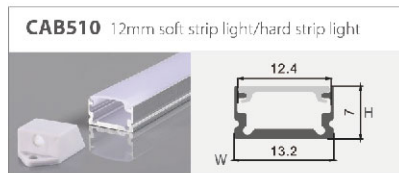

Aluminal Colour Series