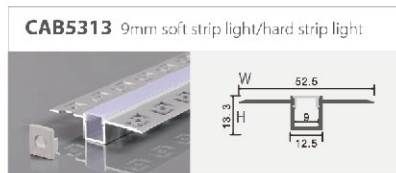

Aluminal Colour Series