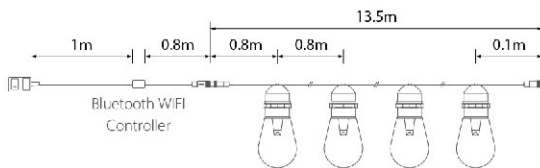

Dazzle

Light-Catching

Gradual

LD30315C-05W3WF-G1

PC3 core chandelier models

AC100-240V DC12V 1A