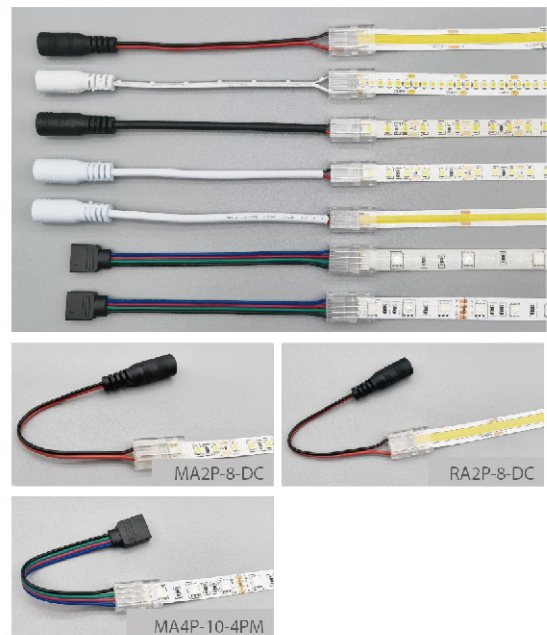

## Transparent Double Connector With Cable

**Beam angle:** 24-22AWG/ $\Phi$ 15- $\Phi$ 1.6  
**Power supply:** DC36V/5A  
**Operating temperature:** -10°C-45°C

Item No.	Suitable for silicon cover strip light IP20 Strip light, single layer, double layer
MA2P-8-2	8mm-2P double connector with cable
MA3P-8-2	8mm-3P double connector with cable
MA4P-8-2	8mm-4P double connector with cable
MA2P-10-2	10mm-2P double connector with cable
MA3P-10-2	10mm-3P double connector with cable
MA4P-10-2	10mm-4P double connector with cable
MA5P-10-2	10mm-5P double connector with cable
MA2P-12-2	12mm-2P double connector with cable
MA5P-12-2	12mm-5P double connector with cable
MA6P-12-2	12mm-6P double connector with cable
RA2P-8-2	8mm COB light strip connector with cable
RA2P-10-2	10mm COB light strip connector with cable

## Transparent Dc Connector Series

**Beam angle:** 24-22AWG/ $\Phi$ 15- $\Phi$ 1.6  
**Power supply:** DC36V/5A  
**Operating temperature:** -10°C-45°C

Item No.	Suitable for silicon cover strip light IP20 Strip light, single layer, double layer
MA2P-8-DC	8mm-2P DC connector
MA3P-8-MK	8mm-3P terminal connector
MA4P-8-MK	8mm-4P 4 female connector
MA2P-10-DC	10mm-2P DC connector
MA3P-10-MK	10mm-3P terminal connector
MA4P-10-MK	10mm-4P 4 female connector
MA5P-10-MK	10mm-5P terminal connector
MA2P-12-DC	12mm-2P DC connector
MA5P-12-MK	12mm-5P terminal connector
MA6P-12-MK	12mm-6P terminal connector
RA2P-8-DC	8mm DC connector for COB light strip
RA2P-10-DC	10mm DC connector for COB light strip