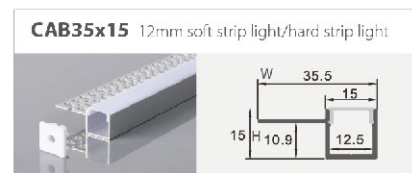

Aluminal Colour Series