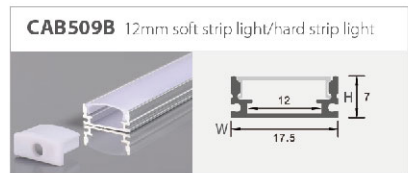

Aluminal Colour Series