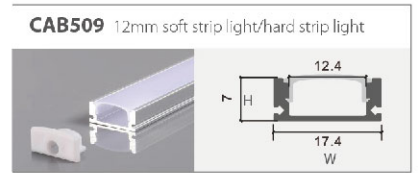

Aluminal Colour Series