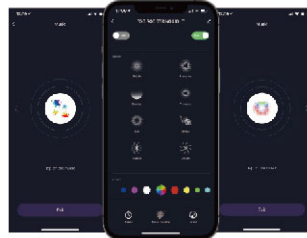

# LED String Light NEW

- Support APP Remote Control
- Timmer Setting
- Follow the Music to Change the Light
- Clap toggle function