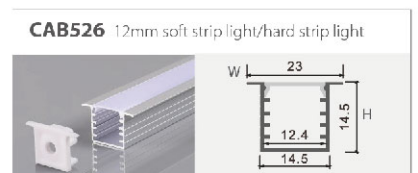

Aluminal Colour Series