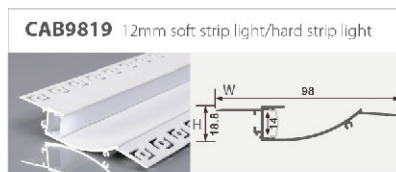

Aluminal Colour Series