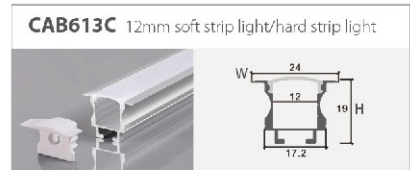

Aluminal Colour Series