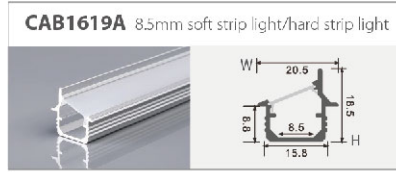

Aluminal Colour Series