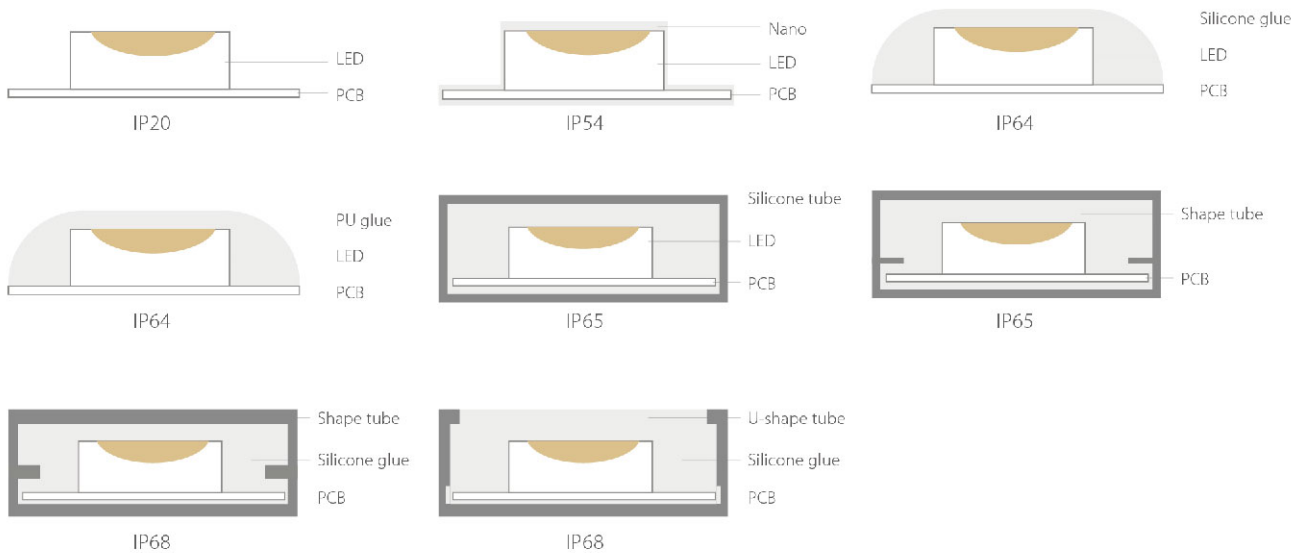

About IP Rating