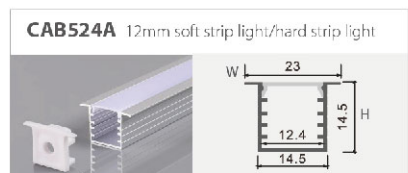

Aluminal Colour Series