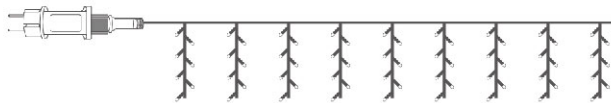

LD3005C-4W3WF-G1
Curtain AC100-240V DC4.5V 3.6W

8 5m 30cm 10cm
Ø5mm 300

24 5m / 10cm
Ø5mm 100