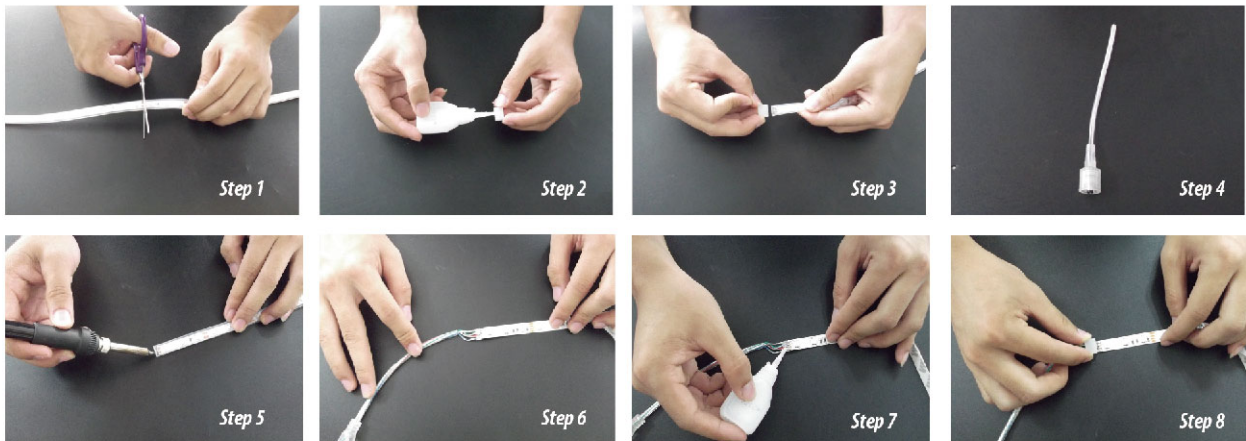

# Installation diagram LED Strip

## Outdoor Installation

When used the LED strip outdoor , it will go through the rain and wind, multiple temperature change, after some time, the adhesiveness of 3M tape will become lower, so that the led strip will be fall off from the installation site.

So it is better to use some plastic buckles to fasten the strip. The way to cut and connect the strip will be same as the indoor use.

Better to use some glue on the connect site to keep it all waterproof.

## Indoor Installation

Very LED strip has 3M tape on the backside FPC, when installation, you can uncover the 3M tape, and stick the strip on the installation site.

Better to use some glue on the connect site to keep it all waterproof.