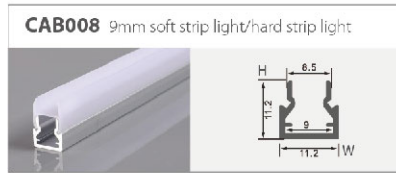

Aluminal Colour Series