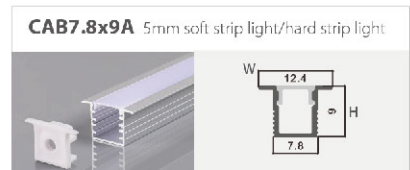

Aluminal Colour Series