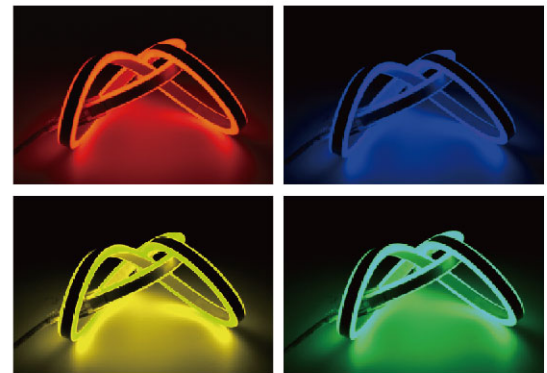

# Bilateral Light Neon Rope

- Double-sided light which can be made in various colour.
- Certifications CE/RoHS/ERP/EMC

**Colour:** NW/WW/CW/R/G/B/Y  
**IP Rate:** IP65 IP67 IP68

**PCB Width:** 8mm/10mm  
**Beam angle:** 120°  
**Colour Rendering:** CRI >80  
**Operating temperature:** -20°C ~ +40°C  
**Expected lifetime:** 15000 h