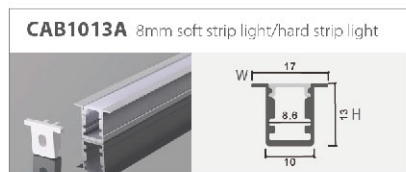

Aluminal Colour Series