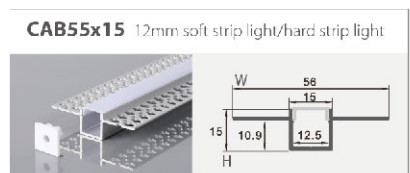

Aluminal Colour Series