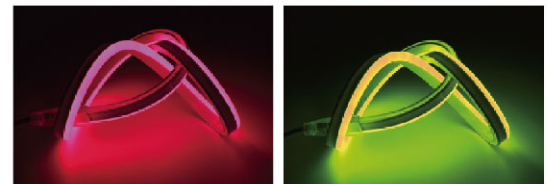

Colour: NW/WW/CW/R/G/B/Y
IP Rate: IP65 IP67 IP68

PCB Width: 8mm/10mm
Beam angle: 120°
Colour Rendering: CRI >80
Operating temperature: -20°C ~ +40°C
Expected lifetime: 15000 h