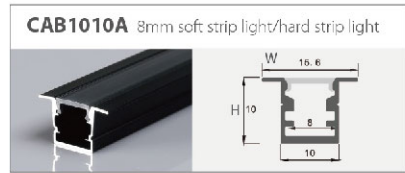

Black Series