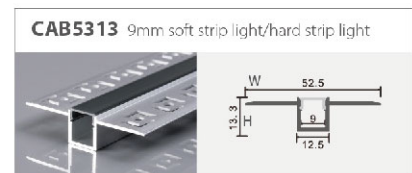

Different Diffuser Selection (Creamy white/black/white honeycomb/black honeycomb)