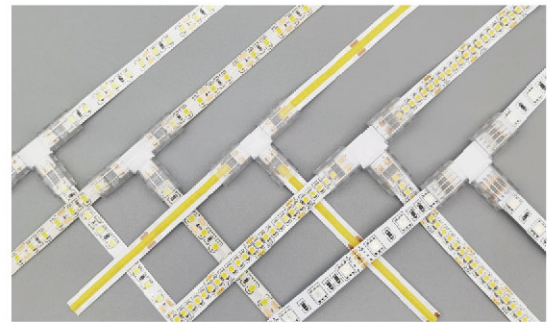

Transparent Transfer Connector In T Shape

Power supply: DC36V/5A
Operating temperature: -10°C-45°C

Item No.	Suitable for silicon cover strip light IP20 Strip light, single layer, double layer
MB2P-8-T	8mm-2P transfer connector in T shape
MB3P-8-T	8mm-3P transfer connector in T shape
MB4P-8-T	8mm-4P transfer connector in T shape
MB2P-10-T	10mm-2P transfer connector in T shape
MB3P-10-T	10mm-3P transfer connector in T shape
MB4P-10-T	10mm-4P transfer connector in T shape
MB5P-10-T	10mm-5P transfer connector in T shape
MB2P-12-T	12mm-2P transfer connector in T shape
MB5P-12-T	12mm-5P transfer connector in T shape
MB6P-12-T	12mm-6P transfer connector in T shape
RB2P-8-T-COB strip light	8mm T shape connector
RB2P-10-T-COB strip light	10mm T shape connector