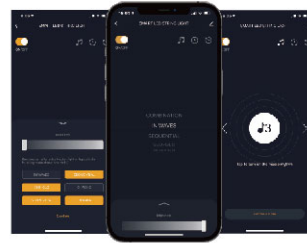

AC100-240V DC4.5V 3.6W