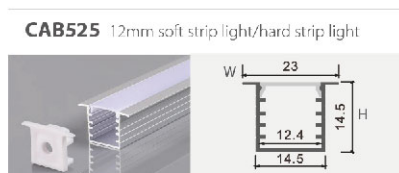

Aluminal Colour Series