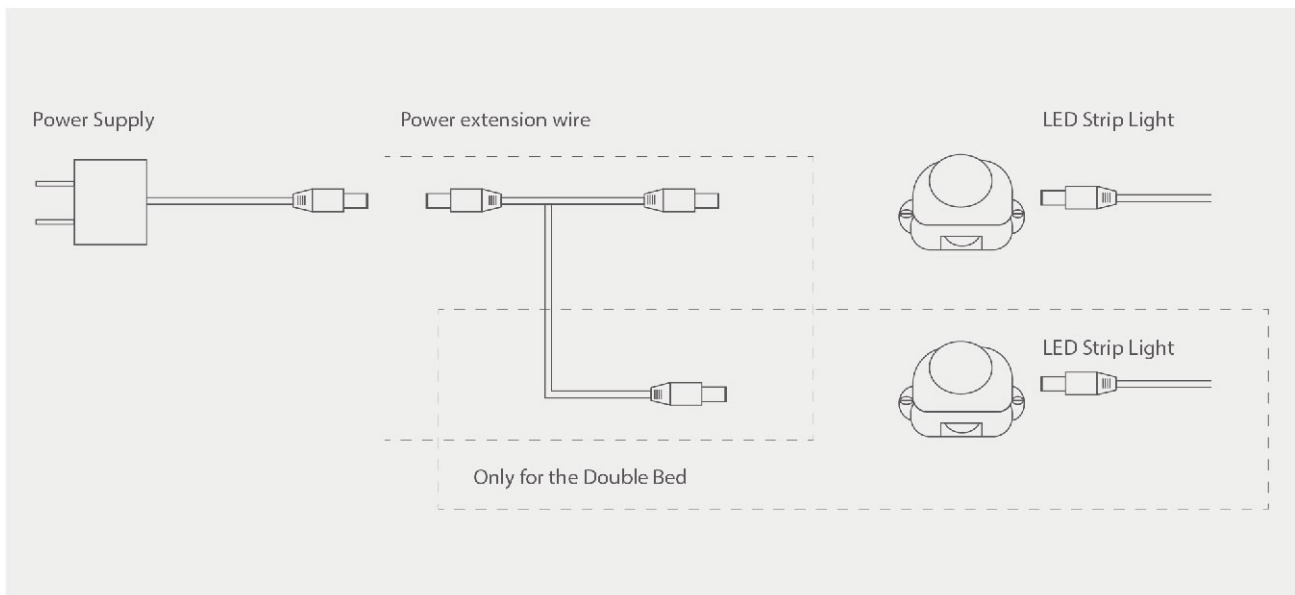

LED Qty	LED Type	Item No.	Voltage [V]	Wattage [W]	Lumen [lm/m]	Cut [mm]	Roll [m]
30LED/M	SMD5050	LR1131-Sensor	24/12	2.4	/	1000	2/3/5/10
30LED/M	SMD5050	LR1131-2x(2/3/5)-Sensor	24/12	2.4	/	1000	2/3/5/10