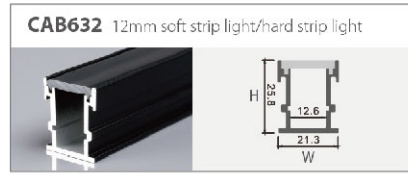

Black Series