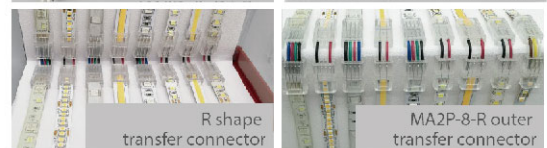

Transparent Transfer Connector With Cable

straight, inner and outer, 90°, R shape series

Beam angle: 24-22AWG/Φ15-Φ1.6
Power supply: DC36V/5A
Operating temperature: -10°C-45°C

Item No.	with wire transfer straight inner and outer right angle R type
MA2P-8-R	8mm-2P
MA3P-8-R	8mm-3P
MA4P-8-R	8mm-4P
MA2P-10-R	10mm-2P
MA3P-10-R	10mm-3P
MA4P-10-R	10mm-4P
MA5P-10-R	10mm-5P
MA2P-12-R	12mm-2P
MA5P-12-R	12mm-5P
MA6P-12-R	12mm-6P
RA2P-8-R-COB strip light	8mm transfer connector in straight
RA2P-10-R-COB strip light	8mm transfer connector in straight