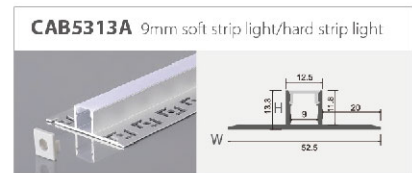

Aluminal Colour Series