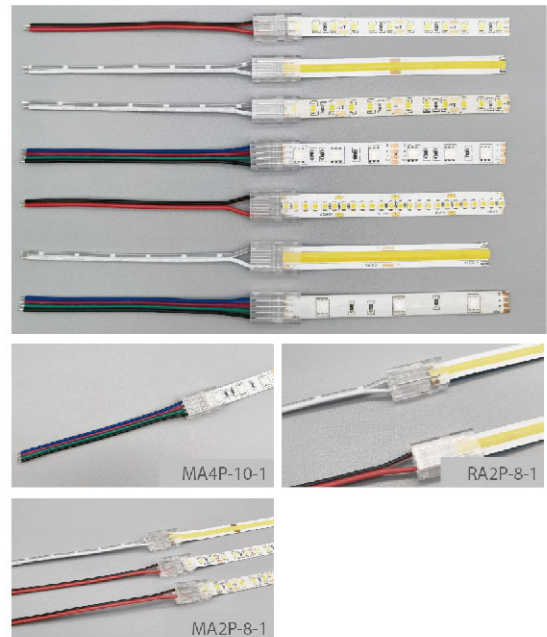

# Transparent Connectors Series

**Beam angle:** 24-22AWG/ $\Phi$ 15- $\Phi$ 1.6  
**Power supply:** DC36V/5A  
**Operating temperature:** -10°C-45°C

Item No.	Suitable for silicon cover strip light IP20 Strip light, single layer, double layer
MA5P-10	8mm-2P connector with cable
MA2P-12	8mm-3P connector with cable
MA5P-12	8mm-4P connector with cable
MA6P-12	10mm-2P connector with cable
RA2P-8	10mm-3P connector with cable
RA2P-10	10mm-4P connector with cable
MA5P-10	10mm-5P connector with cable
MA2P-12	12mm-2P connector with cable
MA5P-12	12mm-5P connector with cable
MA6P-12	12mm-6P connector with cable
RA2P-8	8mm COB light strip connector with cable
RA2P-10	10mm COB light strip connector with cable

# Transparent Single-connector For Wiring Series

**Beam angle:** 24-22AWG/ $\Phi$ 15- $\Phi$ 1.6  
**Power supply:** DC36V/5A  
**Operating temperature:** -10°C-45°C

Item No.	Suitable for silicon cover strip light IP20 Strip light, single layer, double layer
MA2P-8-1	8mm-2P single connector with cable
MA3P-8-1	8mm-3P single connector with cable
MA4P-8-1	8mm-4P single connector with cable
MA2P-10-1	10mm-2P single connector with cable
MA3P-10-1	10mm-3P single connector with cable
MA4P-10-1	10mm-4P single connector with cable
MA5P-10-1	10mm-5P single connector with cable
MA2P-12-1	12mm-2P single connector with cable
MA5P-12-1	12mm-5P single connector with cable
MA6P-12-1	12mm-6P single connector with cable
RA2P-8-1- COB strip light	Single connector with cable
RA2P-10-1- COB strip light	Single connector with cable