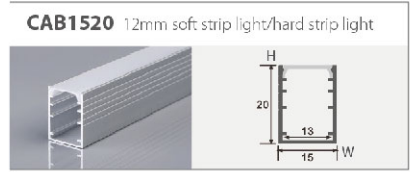

Aluminal Colour Series