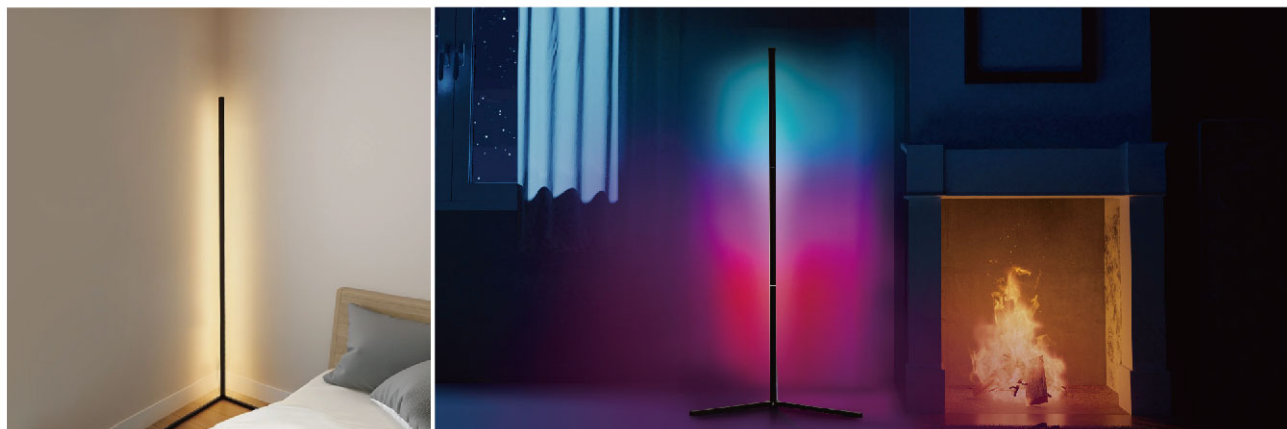

# Corner Lamp LED Strip Set

- A variety of modes are available, whatever the multiple colour modes or single colour mode, can easily create a dancing atmosphere.
- You can have parties at home without going to bars, KTVs and other places.
- Certifications CE/RoHS/ERP/EMC