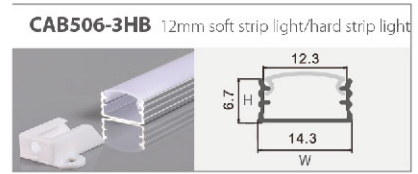

Aluminal Colour Series