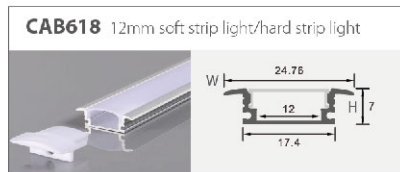

Aluminal Colour Series