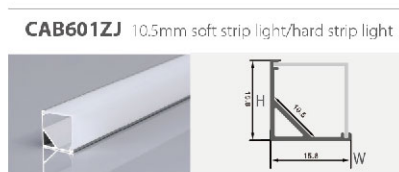

Aluminal Colour Series