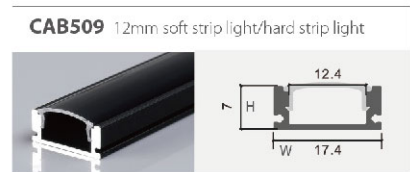

Black Series