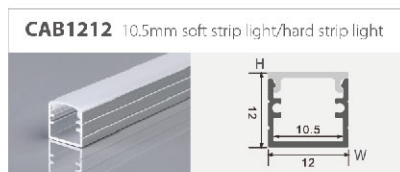

Aluminal Colour Series