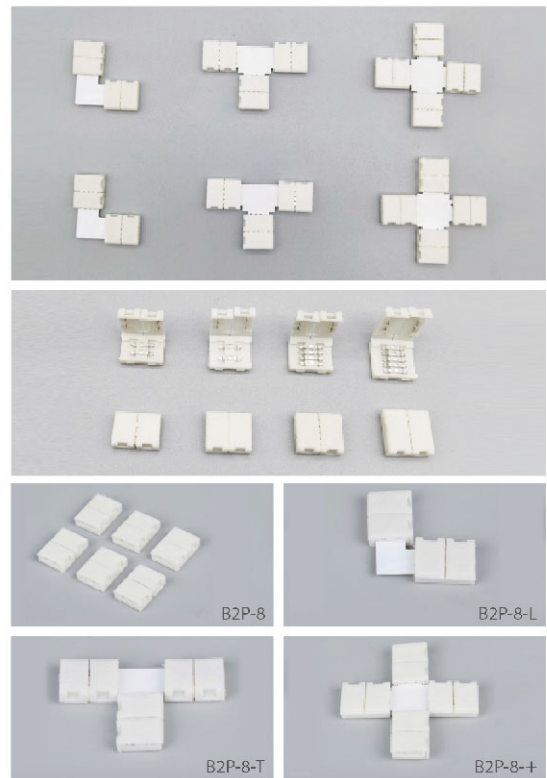

Item No.	IP20 strip light connector
B2P-8	8mm width connector without cable
B2P-10	10mm single colour connector without cable
B3P-10	10mm3P width connector without cable
B4P-10	10mmRGB single colour connector without cable
B5P-10	10mm5P width connector without cable
B2P-12	12mm single colour connector without cable
B4P-12	12mmRGB width connector without cable
B5P-12	12mm5P width connector without cable
B2P-8-L	8mm connector in L shape
B2P-10-L	10mm single colour connector in L shape
B3P-10-L	10mm3P connector in L shape
B4P-10-L	10mmRGB connector in L shape
B5P-10-L	10mm5P connector in L shape
B2P-12-L	12mm single colour connector in L shape
B4P-12-L	12mmRGB connector in L shape
B5P-12-L	12mm5P connector in L shape
B2P-8-T	8mm connector with T type
B2P-10-T	10mm single colour connector in L shape
B3P-10-T	10mm3P connector with T type
B4P-10-T	10mmRGD connector with T type
B5P-10-T	10mm5P connector with T type
B2P-12-T	12mm single colour connector in L shape
B4P-12-T	12mmRGB connector with T type
B5P-12-T	12mm5P connector with T type
B2P-8-+	8mm connector with + type
B2P-10-+	10mm connector with single colour and + type
B3P-10-+	10mm3P connector with + type
B4P-10-+	10mmRGB connector with + type
B5P-10-+	10mm5P connector with + type
B2P-12-+	12mm connector with single colour and + type
B4P-12-+	12mmRGB connector with + type
B5P-12-+	12mm5P connector with + type