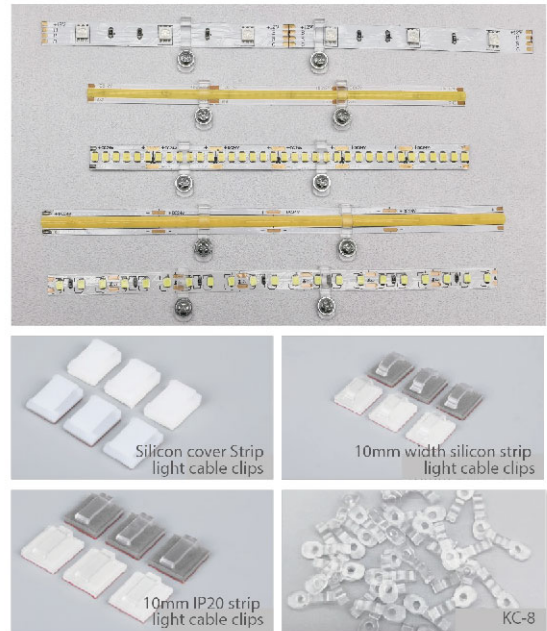

## Transparent Transfer Connector In X Shape

**Power supply:** DC36V/5A  
**Operating temperature:** -10°C-45°C

Item No.	with wire transfer straight inner and outer right angle R type
MB2P-8+	8mm-2P + shape transfer connector
MB3P-8+	8mm-3P + shape transfer connector
MB4P-8+	8mm-4P + shape transfer connector
MB2P-10+	10mm-2P + shape transfer connector
MB3P-10+	10mm-3P + shape transfer connector
MB4P-10+	10mm-4P + shape transfer connector
MB5P-10+	10mm-5P + shape transfer connector
MB2P-12+	12mm-2P + shape transfer connector
MB5P-12+	12mm-5P + shape transfer connector
MB6P-12+	12mm-6P + shape transfer connector
RB2P-8+-COB strip light	8mm X shape connector
RB2P-10+-COB strip light	10mm T shape connector

# Welding - free Connectors With Cable

Item No.	IP20 strip light connector
A2P-8	8mm single side outlet
A2P-10	10mm single side & single colour outlet
A3P-10	10mm3P single side outlet
A4P-10	10mmRGB single side outlet
A5P-10	10mm5P single side outlet
A2P-12	12mm single side & single colour outlet
A4P-12	12mmRGB single side outlet
A5P-12	12mm-5P single side outlet
A2T-2P-8	8mm connector with cable
A2T-2P-10	10mm single side & single colour outlet
A2T-3P-10	10mm3P connector with cable
A2T-4P-10	10mmRGB connector with cable
A2T-5P-10	10mm5P connector with cable
A2T-2P-12	12mm single side & single colour outlet
A2T-4P-12	12mmRGB connector with cable
A2T-5P-12	12mm-5P connector with cable
A2P-8-DC	8mm connector with cable
A2P-10-DC	10mm single side & single colour outlet
A3P-10-3MK	10mm3P single side outlet
A4P-10-4MK	10mmRGB connector with cable
A5P-10-5MK	10mm5P connector with cable
A2P-12-DC	12mm single side & single colour outlet
A4P-12-4MK	12mmRGB connector with cable
A5P-12-5MK	12mm-5P connector with cable