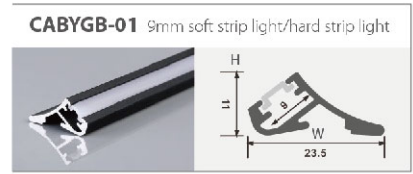

Black Series