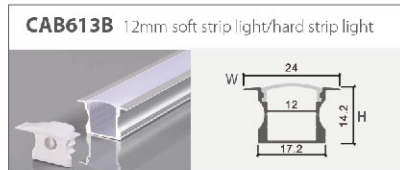

Aluminal Colour Series