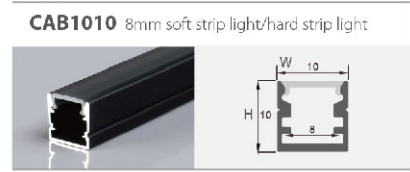

Black Series