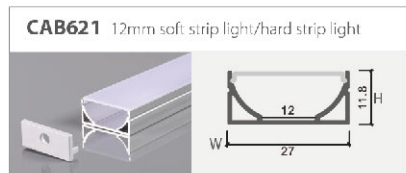

Aluminal Colour Series