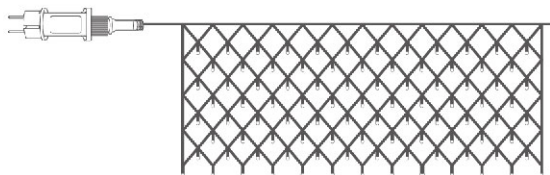

LD3005C-6W3WF-G1
Net AC100-240V DC31V 3.6W

8 5m 2*2m /
Ø5mm 160