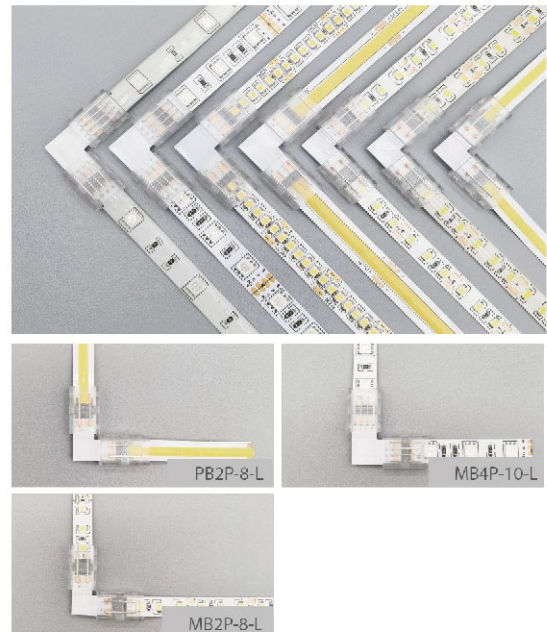

Transparent Transfer Connector Series In L Shape

Power supply: DC36V/5A
Operating temperature: -10°C-45°C

Item No.	with wire transfer straight inner and outer right angle R type
MB2P-8-L	8mm-2P transfer connector in L shape
MB3P-8-L	8mm-3P transfer connector in L shape
MB4P-8-L	8mm-4P transfer connector in L shape
MB2P-10-L	10mm-2P transfer connector in L shape
MB3P-10-L	10mm-3P transfer connector in L shape
MB4P-10-L	10mm-4P transfer connector in L shape
MB5P-10-L	10mm-5P transfer connector in L shape
MB2P-12-L	12mm-2P transfer connector in L shape
MB5P-12-L	12mm-5P transfer connector in L shape
MB6P-12-L	12mm-6P transfer connector in L shape
RB2P-8-L-COB strip light	8mm L shape connector
RB2P-10-L-COB strip light	8mm L shape connector