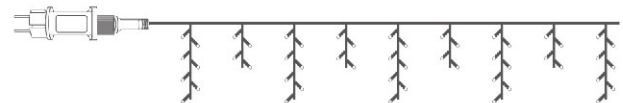

LD3005C-6W3WF-G1
Icicle AC100-240V DC31V 3.6W

8 5m / 10cm
Ø5mm 240