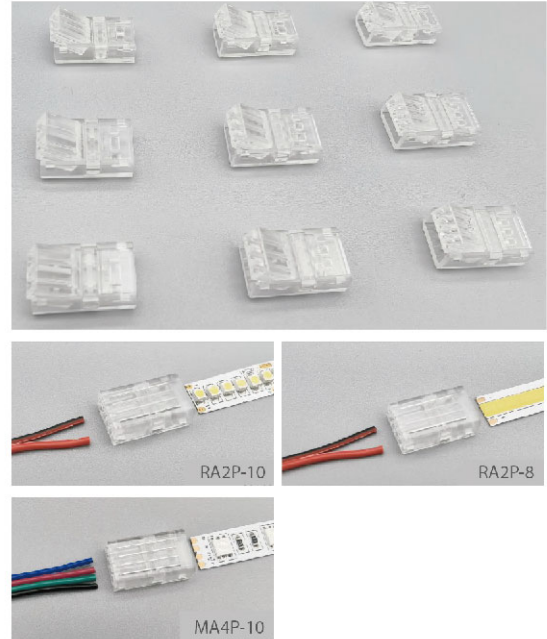

Transparent Connectors Series

Beam angle: 24-22AWG/ Φ 15- Φ 1.6
Power supply: DC36V/5A
Operating temperature: -10°C-45°C

Item No.	Suitable for silicon cover strip light IP20 Strip light, single layer, double layer
MA5P-10	8mm-2P connector with cable
MA2P-12	8mm-3P connector with cable
MA5P-12	8mm-4P connector with cable
MA6P-12	10mm-2P connector with cable
RA2P-8	10mm-3P connector with cable
RA2P-10	10mm-4P connector with cable
MA5P-10	10mm-5P connector with cable
MA2P-12	12mm-2P connector with cable
MA5P-12	12mm-5P connector with cable
MA6P-12	12mm-6P connector with cable
RA2P-8	8mm COB light strip connector with cable
RA2P-10	10mm COB light strip connector with cable