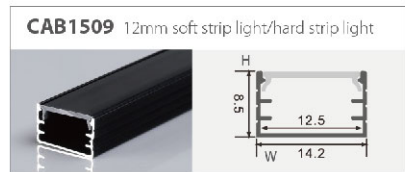

Black Series