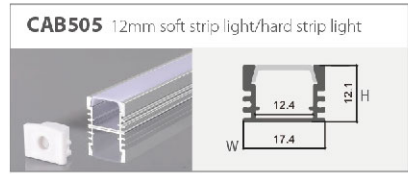

Aluminal Colour Series