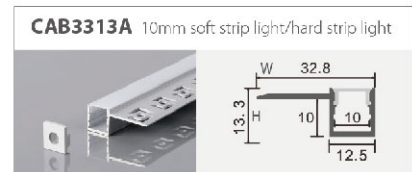

Aluminal Colour Series