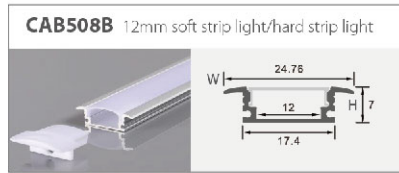

Aluminal Colour Series