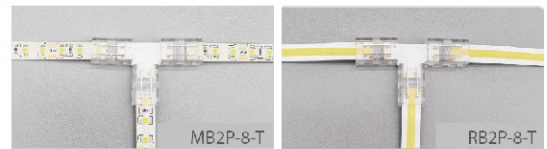

Transparent Transfer Connector In T Shape

Power supply: DC36V/5A
Operating temperature: -10°C-45°C

Item No.	Suitable for silicon cover strip light IP20 Strip light, single layer, double layer
MB2P-8-T	8mm-2P transfer connector in T shape
MB3P-8-T	8mm-3P transfer connector in T shape
MB4P-8-T	8mm-4P transfer connector in T shape
MB2P-10-T	10mm-2P transfer connector in T shape
MB3P-10-T	10mm-3P transfer connector in T shape
MB4P-10-T	10mm-4P transfer connector in T shape
MB5P-10-T	10mm-5P transfer connector in T shape
MB2P-12-T	12mm-2P transfer connector in T shape
MB5P-12-T	12mm-5P transfer connector in T shape
MB6P-12-T	12mm-6P transfer connector in T shape
RB2P-8-T-COB strip light	8mm T shape connector
RB2P-10-T-COB strip light	10mm T shape connector