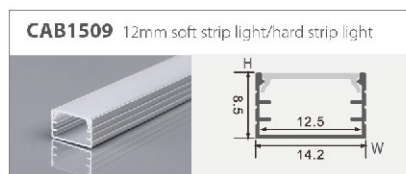

Aluminal Colour Series