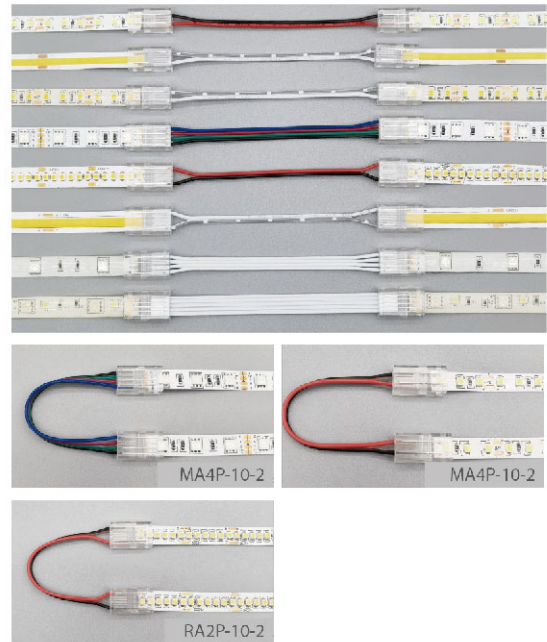

# Transparent Single-connector For Wiring Series

**Beam angle:** 24-22AWG/ $\Phi$ 15- $\Phi$ 1.6  
**Power supply:** DC36V/5A  
**Operating temperature:** -10°C-45°C

Item No.	Suitable for silicon cover strip light IP20 Strip light, single layer, double layer
MA2P-8-1	8mm-2P single connector with cable
MA3P-8-1	8mm-3P single connector with cable
MA4P-8-1	8mm-4P single connector with cable
MA2P-10-1	10mm-2P single connector with cable
MA3P-10-1	10mm-3P single connector with cable
MA4P-10-1	10mm-4P single connector with cable
MA5P-10-1	10mm-5P single connector with cable
MA2P-12-1	12mm-2P single connector with cable
MA5P-12-1	12mm-5P single connector with cable
MA6P-12-1	12mm-6P single connector with cable
RA2P-8-1- COB strip light	Single connector with cable
RA2P-10-1- COB strip light	Single connector with cable

## Transparent Double Connector With Cable

**Beam angle:** 24-22AWG/ $\Phi$ 15- $\Phi$ 1.6  
**Power supply:** DC36V/5A  
**Operating temperature:** -10°C-45°C

Item No.	Suitable for silicon cover strip light IP20 Strip light, single layer, double layer
MA2P-8-2	8mm-2P double connector with cable
MA3P-8-2	8mm-3P double connector with cable
MA4P-8-2	8mm-4P double connector with cable
MA2P-10-2	10mm-2P double connector with cable
MA3P-10-2	10mm-3P double connector with cable
MA4P-10-2	10mm-4P double connector with cable
MA5P-10-2	10mm-5P double connector with cable
MA2P-12-2	12mm-2P double connector with cable
MA5P-12-2	12mm-5P double connector with cable
MA6P-12-2	12mm-6P double connector with cable
RA2P-8-2	8mm COB light strip connector with cable
RA2P-10-2	10mm COB light strip connector with cable