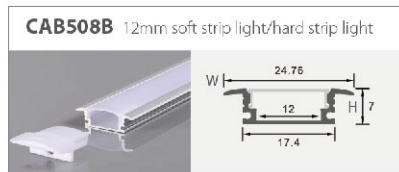

Aluminal Colour Series