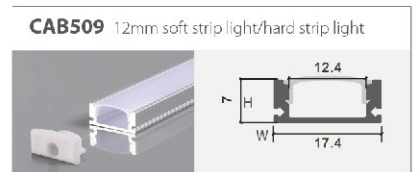

Aluminal Colour Series