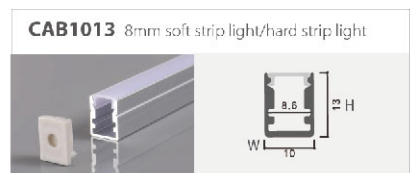

Aluminal Colour Series