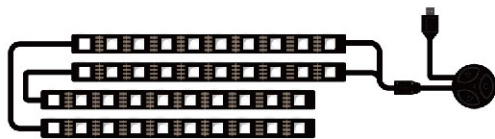

Car Lights LED Strip Set

- No need to modify the wiring, simply peel off the double-sided tape behind each strip and apply them under the seats or in the footwell area.
- A built-in switch on the cigarette lighter socket, easy to turn it on/off, no need plug and pull frequently.
- Certifications CE/RoHS/ERP/EMC

LR1311
4*18LEDS-USB-CM

4x LED strip light , 1x Remote control(Without Battery)
1x Music IR Control Box , 1x USB Port Wire