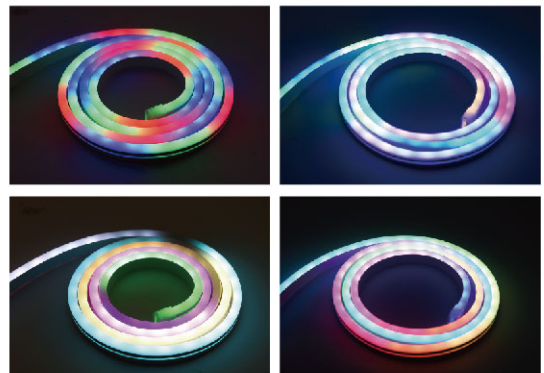

Colour: NW/WW/CW/R/G/B/Y
IP Rate: IP65 IP67 IP68

PCB Width: 8mm/10mm
Beam angle: 120°
Colour Rendering: CRI >80
Operating temperature: -20°C ~ +40°C
Expected lifetime: 15000 h