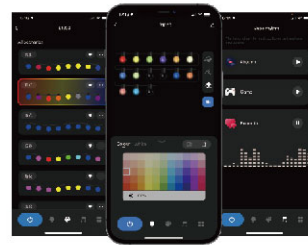

- Support APP Control Each Bulb Individually
- Timmer Setting
- Follow the Music to Change the Light
- Colors Available