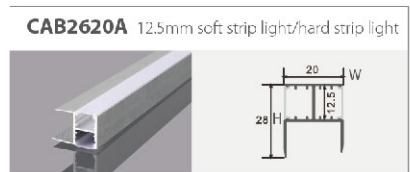

Aluminal Colour Series