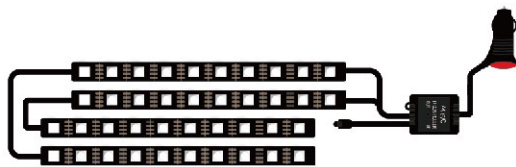

LR1311
4*12LEDS-car charger

4x LED strip light , 1x Remote control(Without Battery)
1x Music IR Control Box , 1x Cigarette lighter Port Cable