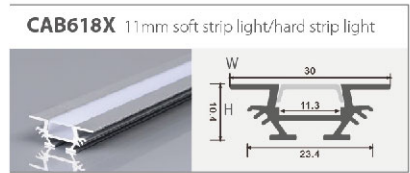

Aluminal Colour Series