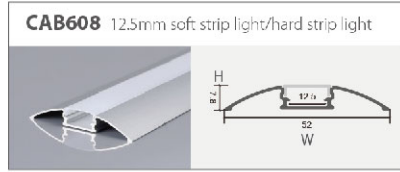

Aluminal Colour Series