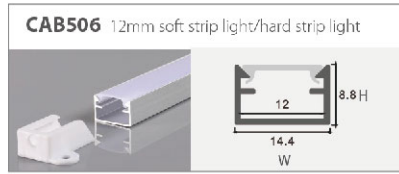

Aluminal Colour Series