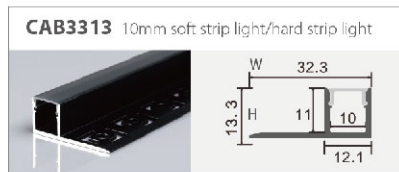

Black Series