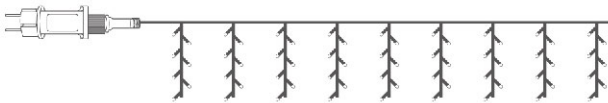

LD3003C-8W3WF3-G1

Curtain

AC100-240V DC6V 8.4W

8	5m	H /	5cm
Ø5mm	204		

Colors Available