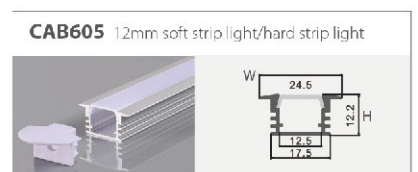

Aluminal Colour Series