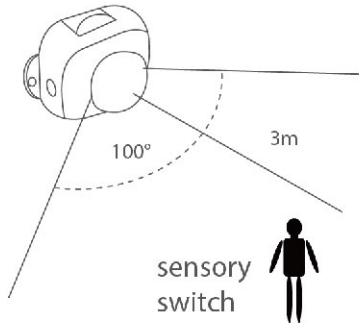

# Bed Light LED Strip With Sensor

- The human body enters 6.6ft~16.4ft (140 degrees of induction) automatically lights up; will turn off after the people has left the area for 15~20 seconds.
- Certifications CE/RoHS/ERP/EMC