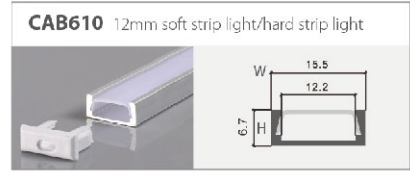

Aluminal Colour Series