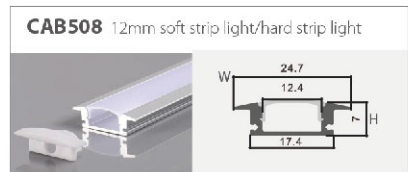

Aluminal Colour Series